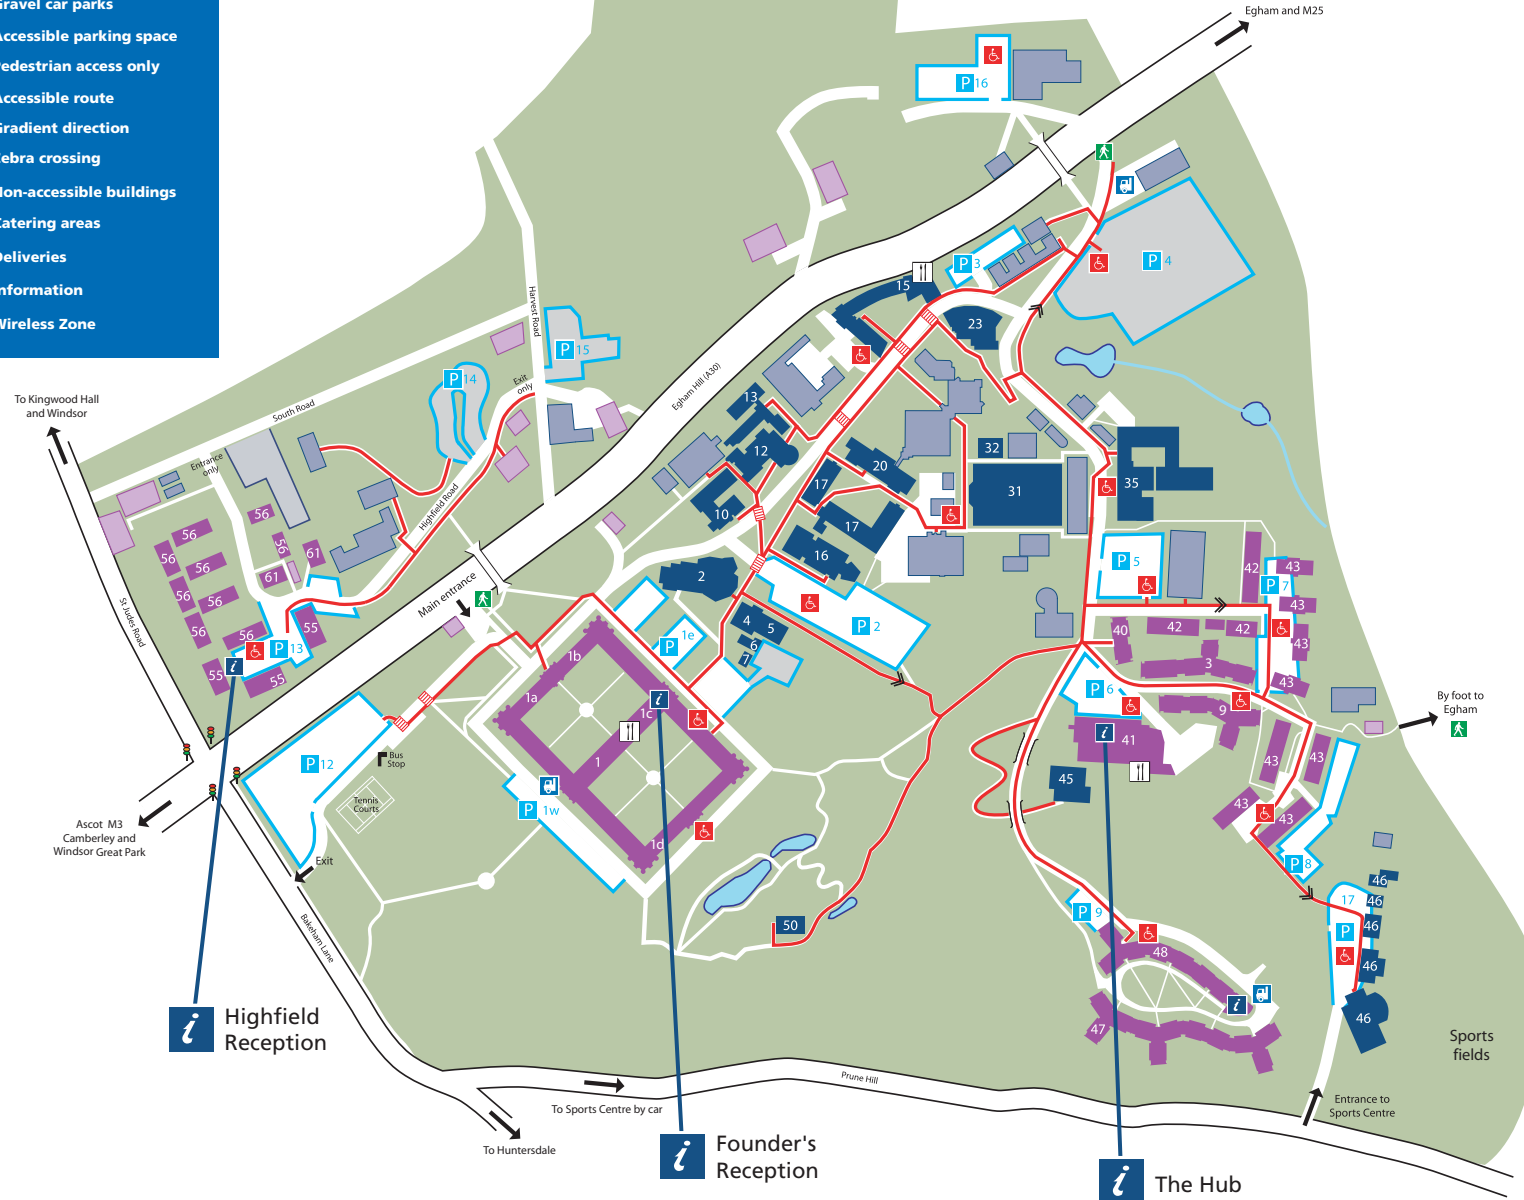

Conference campus plan

Key

- Conference areas
- Accommodation
- Car parks (1-17)
- Gravel car parks
- Accessible parking space
- Pedestrian access only
- Accessible route
- Gradient direction
- Zebra crossing
- Non-accessible buildings
- Catering areas
- Deliveries
- Information
- Wireless Zone

Conference & banqueting areas

- 1 Founder's Building
- 1a Picture Gallery
- 1c Founder's Dining Hall
- 1d Main Lecture Theatre
- 2 Windsor Building
- 12 Moore Building
- 13 Moore Annexe
- 15 International Building, Cafe Jules
- 16 Arts Building
- 17 McCrea Building
- 20 Horton Building (upper floor)
- 23 Students' Union
- 31 Bourne Laboratory
- 32 Munro Fox Lecture Theatre
- 35 Queen's Building
- 41 The Hub
- 50 Jane Holloway Lecture Hall

Accommodation

- 1 Founder's Building
- 3 Butler Hall
- 9 Tuke Hall
- 40 Williamson Hall
- 41 The Hub
- 42 Reid Hall
- 43 Runnymede Halls 1&2
- 47 Wedderburn Hall
- 48 Gowar Hall (incorporating Sang Il Lee)
- 55 Highfield Court
- 56 Penrose Court (Houses)
- 61 Penrose Court (Flats)

Kingswood Hall
Royal Holloway, University of London
 Coopers Hill Lane
 Egham, Surrey TW20 0LG
www.rhul.ac.uk

A more detailed guide to the practical nature of the College's accessible routes for the mobility impaired is available through the Educational Support Office (based in the Founder's Building)